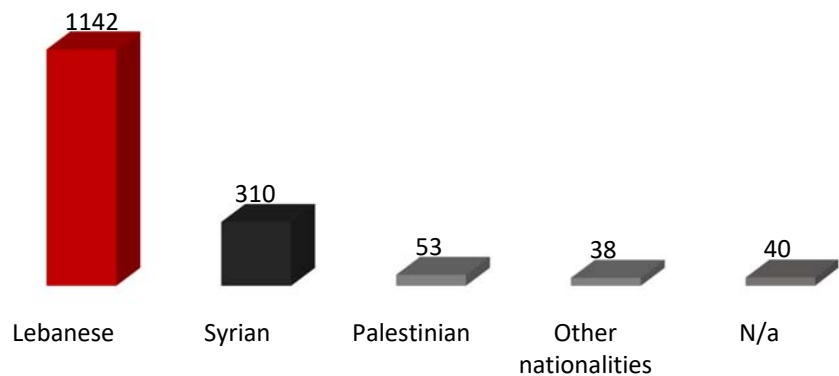

Types of legal services (3555) provided for KAFA beneficiaries in 2020

Nationalities of new cases (1583) at the support center in 2020

Distribution of new cases (1583) at the support center in 2020 by marital status

Age at marriage for new cases (1583) in 2020

Distribution of new cases (1583) in 2020 by educational level

Working status of new cases (1583) at the SC in 2020

Geographical distribution of new cases at the support center in 2020