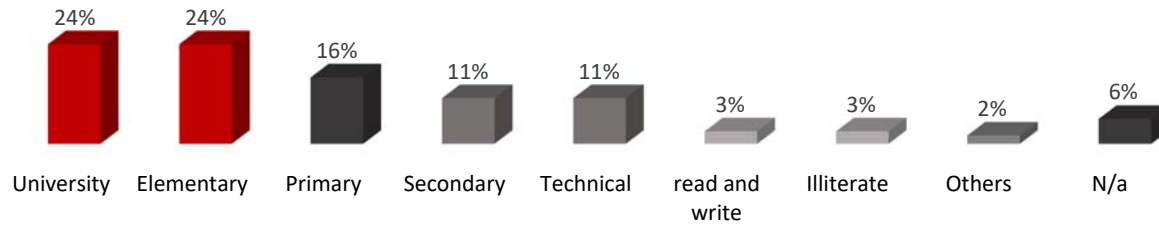

Types of legal services (3555) provided for KAFA beneficiaries in 2020

Nationalities of new cases (1583) at the support center in 2020

Distribution of new cases (1583) at the support center in 2020 by marital status

Age at marriage for new cases (1583) in 2020

Distribution of new cases (1583) in 2020 by educational level

Working status of new cases (1583) at the SC in 2020

Geographical distribution of new cases at the support center in 2020