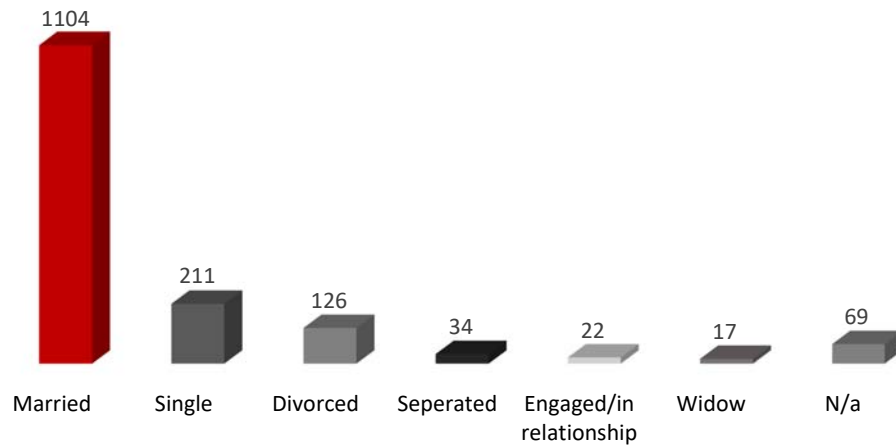

Types of legal services (3555) provided for KAFA beneficiaries in 2020

Nationalities of new cases (1583) at the support center in 2020

Distribution of new cases (1583) at the support center in 2020 by marital status

Age at marriage for new cases (1583) in 2020

Distribution of new cases (1583) in 2020 by educational level

Working status of new cases (1583) at the SC in 2020

Geographical distribution of new cases at the support center in 2020

■ Mount Lebanon ■ Beirut ■ Bekaa ■ North ■ South

Reported types of violence at the SC in 2020