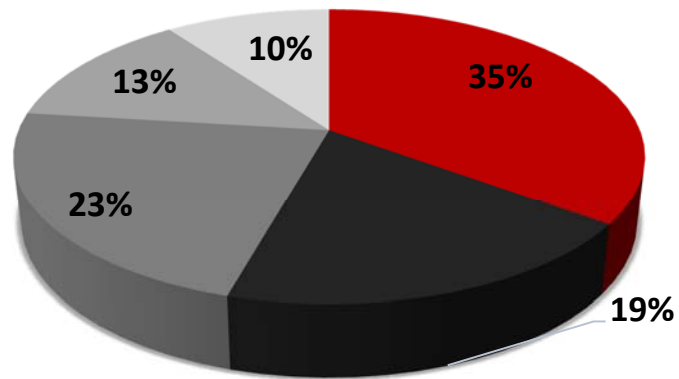

Types of legal services (3555) provided for KAFA beneficiaries in 2020

Nationalities of new cases (1583) at the support center in 2020

Distribution of new cases (1583) at the support center in 2020 by marital status

Age at marriage for new cases (1583) in 2020

Distribution of new cases (1583) in 2020 by educational level

Working status of new cases (1583) at the SC in 2020

Geographical distribution of new cases at the support center in 2020