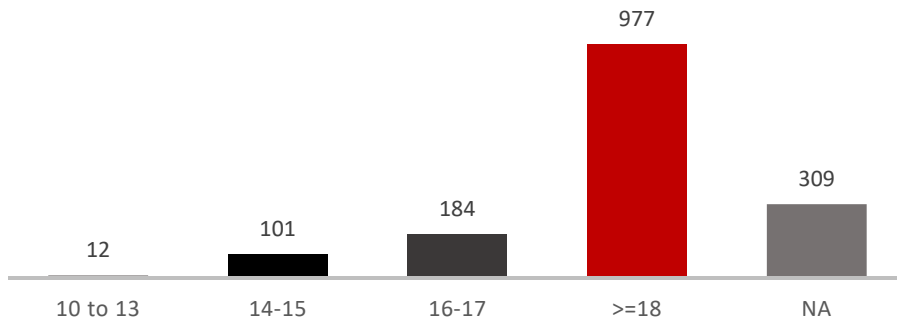

Types of legal services (3555) provided for KAFA beneficiaries in 2020

Nationalities of new cases (1583) at the support center in 2020

Distribution of new cases (1583) at the support center in 2020 by marital status

Age at marriage for new cases (1583) in 2020

Distribution of new cases (1583) in 2020 by educational level

Working status of new cases (1583) at the SC in 2020

Geographical distribution of new cases at the support center in 2020