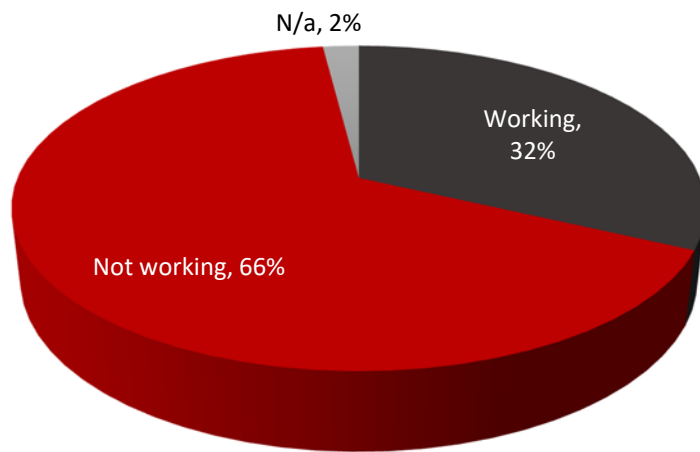

Types of legal services (3555) provided for KAFA beneficiaries in 2020

Nationalities of new cases (1583) at the support center in 2020

Distribution of new cases (1583) at the support center in 2020 by marital status

Age at marriage for new cases (1583) in 2020

Distribution of new cases (1583) in 2020 by educational level

Working status of new cases (1583) at the SC in 2020

Geographical distribution of new cases at the support center in 2020