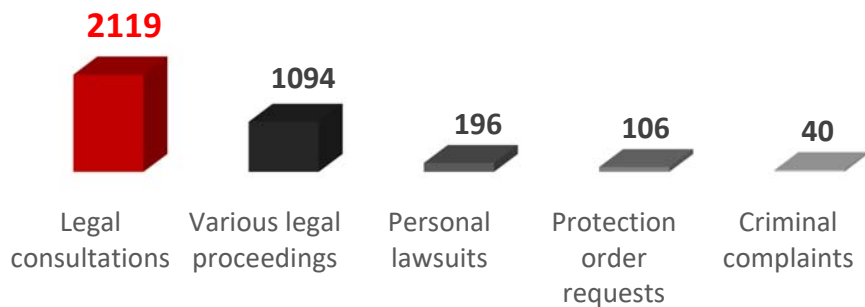

Types of legal services (3555) provided for KAFA beneficiaries in 2020

Nationalities of new cases (1583) at the support center in 2020

Distribution of new cases (1583) at the support center in 2020 by marital status

Age at marriage for new cases (1583) in 2020

Distribution of new cases (1583) in 2020 by educational level

Working status of new cases (1583) at the SC in 2020

Geographical distribution of new cases at the support center in 2020