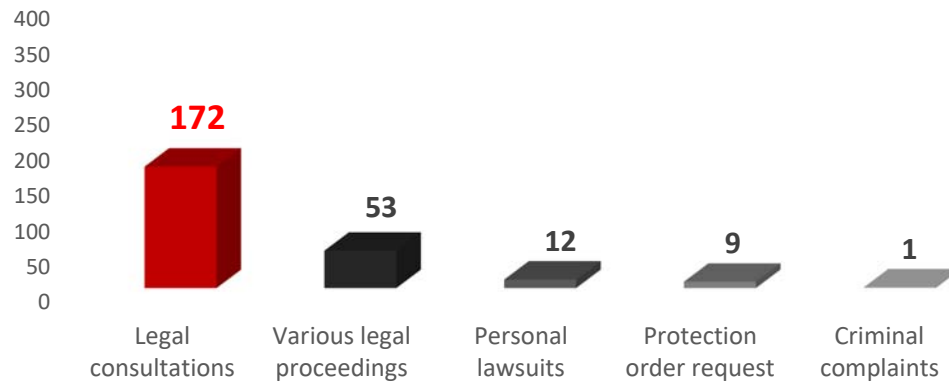

Total number of calls (925) in February 2021

Total number of beneficiaries (358) at the support center in February 2021

Total number of services (677) provided for 358 beneficiaries

Types of legal services (247) provided for KAFA beneficiaries

Age distribution of new cases (127) at the support center in February 2021

Nationalities of new cases (127) at the support center in February 2021

**Distribution of new cases (127) at the support center
in February 2021 by marital status**

Geographical distribution of new cases (127) at the support center in February 2021

■ Mount Lebanon ■ Beirut ■ Bekaa ■ North ■ South ■ Outside Lebanon

Reported types of violence by new cases (127) at the support center in February 2021

■ Emotional or verbal ■ Physical ■ Economical ■ Sexual ■ Legal

Distribution of new cases (127) at the support center in February 2021 by profile of perpetrator of violence*

* some cases have more than one perpetrator