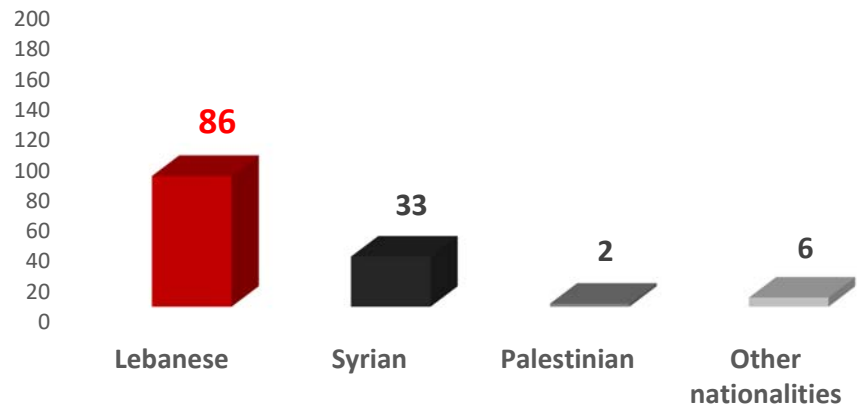

Total number of calls (925) in February 2021

Total number of beneficiaries (358) at the support center in February 2021

Total number of services (677) provided for 358 beneficiaries

Types of legal services (247) provided for KAFA beneficiaries

Age distribution of new cases (127) at the support center in February 2021

Nationalities of new cases (127) at the support center in February 2021

**Distribution of new cases (127) at the support center
in February 2021 by marital status**

Geographical distribution of new cases (127) at the support center in February 2021

■ Mount Lebanon ■ Beirut ■ Bekaa ■ North ■ South ■ Outside Lebanon

Reported types of violence by new cases (127) at the support center in February 2021