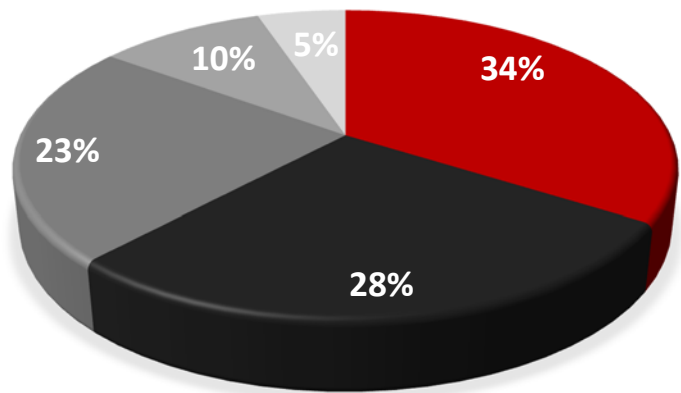

Total number of calls (925) in February 2021

Total number of beneficiaries (358) at the support center in February 2021

Total number of services (677) provided for 358 beneficiaries

Types of legal services (247) provided for KAFA beneficiaries

Age distribution of new cases (127) at the support center in February 2021

Nationalities of new cases (127) at the support center in February 2021

**Distribution of new cases (127) at the support center
in February 2021 by marital status**

Geographical distribution of new cases (127) at the support center in February 2021

■ Mount Lebanon ■ Beirut ■ Bekaa ■ North ■ South ■ Outside Lebanon

Reported types of violence by new cases (127) at the support center in February 2021