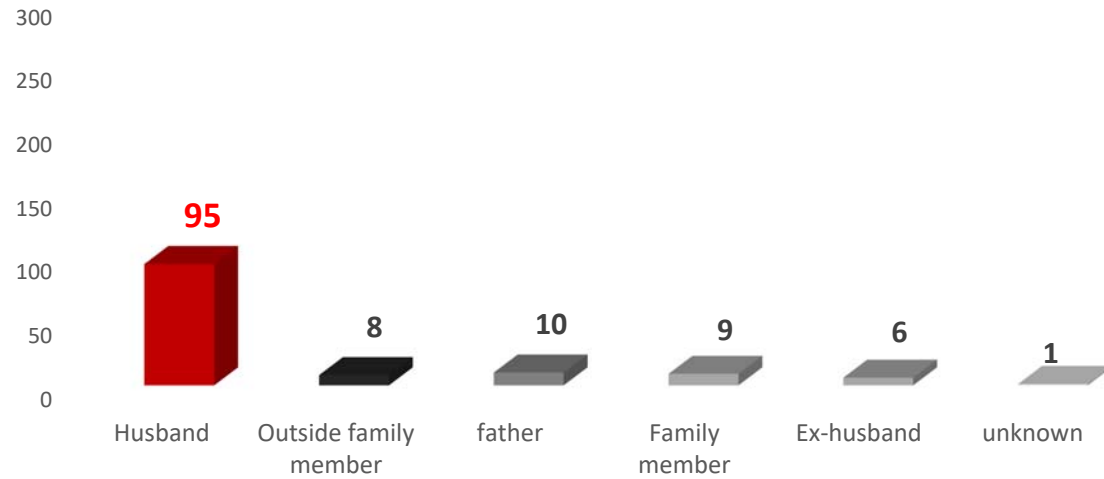

Age distribution of new cases (127) at the support center in February 2021

Nationalities of new cases (127) at the support center in February 2021

**Distribution of new cases (127) at the support center
in February 2021 by marital status**

Geographical distribution of new cases (127) at the support center in February 2021

■ Mount Lebanon ■ Beirut ■ Bekaa ■ North ■ South ■ Outside Lebanon

Reported types of violence by new cases (127) at the support center in February 2021

■ Emotional or verbal ■ Physical ■ Economical ■ Sexual ■ Legal

Distribution of new cases (127) at the support center in February 2021 by profile of perpetrator of violence*

* some cases have more than one perpetrator