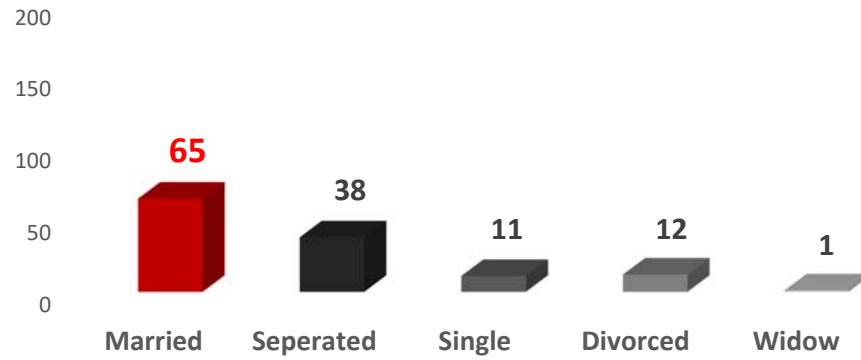

Total number of calls (925) in February 2021

Total number of beneficiaries (358) at the support center in February 2021

Total number of services (677) provided for 358 beneficiaries

Types of legal services (247) provided for KAFA beneficiaries

Age distribution of new cases (127) at the support center in February 2021

Nationalities of new cases (127) at the support center in February 2021

**Distribution of new cases (127) at the support center
in February 2021 by marital status**

Geographical distribution of new cases (127) at the support center in February 2021

■ Mount Lebanon ■ Beirut ■ Bekaa ■ North ■ South ■ Outside Lebanon

Reported types of violence by new cases (127) at the support center in February 2021

■ Emotional or verbal ■ Physical ■ Economical ■ Sexual ■ Legal

Distribution of new cases (127) at the support center in February 2021 by profile of perpetrator of violence*

* some cases have more than one perpetrator