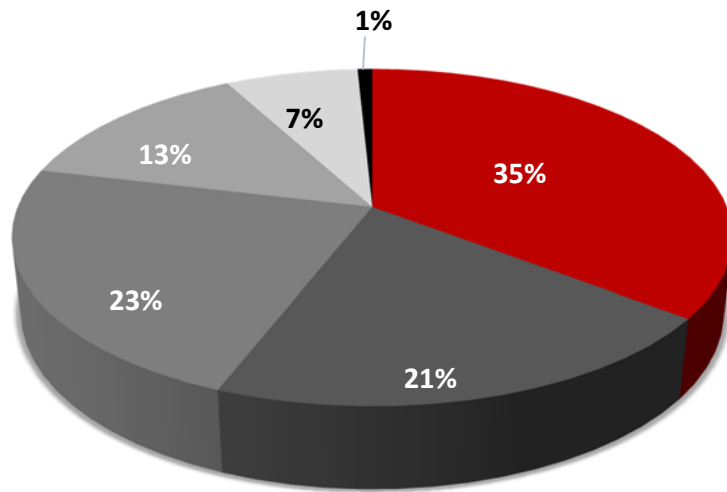

Total number of calls (925) in February 2021

Total number of beneficiaries (358) at the support center in February 2021

Total number of services (677) provided for 358 beneficiaries

Types of legal services (247) provided for KAFA beneficiaries

Age distribution of new cases (127) at the support center in February 2021

Nationalities of new cases (127) at the support center in February 2021

**Distribution of new cases (127) at the support center
in February 2021 by marital status**

Geographical distribution of new cases (127) at the support center in February 2021

■ Mount Lebanon ■ Beirut ■ Bekaa ■ North ■ South ■ Outside Lebanon

Reported types of violence by new cases (127) at the support center in February 2021

■ Emotional or verbal ■ Physical ■ Economical ■ Sexual ■ Legal

Distribution of new cases (127) at the support center in February 2021 by profile of perpetrator of violence*

* some cases have more than one perpetrator