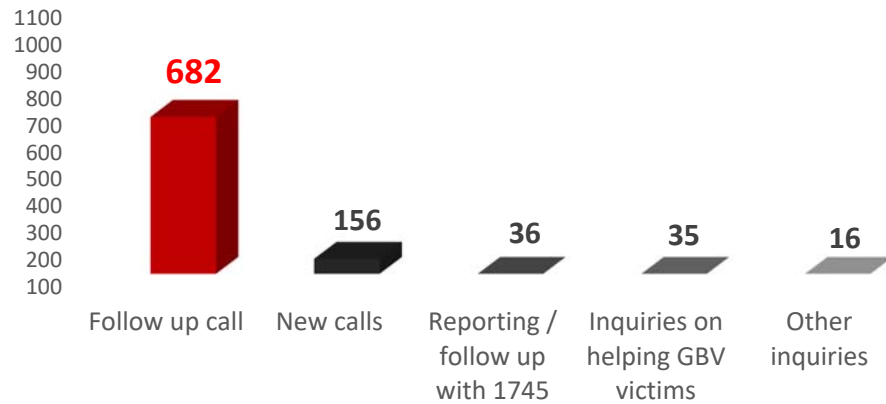

Total number of calls (925) in February 2021

Total number of beneficiaries (358) at the support center in February 2021

Total number of services (677) provided for 358 beneficiaries

Types of legal services (247) provided for KAFA beneficiaries

Age distribution of new cases (127) at the support center in February 2021

Nationalities of new cases (127) at the support center in February 2021

**Distribution of new cases (127) at the support center
in February 2021 by marital status**

Geographical distribution of new cases (127) at the support center in February 2021

■ Mount Lebanon ■ Beirut ■ Bekaa ■ North ■ South ■ Outside Lebanon

Reported types of violence by new cases (127) at the support center in February 2021

■ Emotional or verbal ■ Physical ■ Economical ■ Sexual ■ Legal

Distribution of new cases (127) at the support center in February 2021 by profile of perpetrator of violence*

* some cases have more than one perpetrator