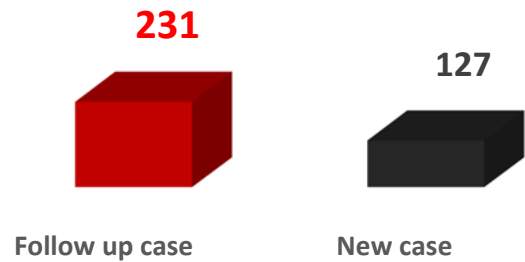

Total number of calls (925) in February 2021

Total number of beneficiaries (358) at the support center in February 2021

Total number of services (677) provided for 358 beneficiaries

Types of legal services (247) provided for KAFA beneficiaries

Age distribution of new cases (127) at the support center in February 2021

Nationalities of new cases (127) at the support center in February 2021

**Distribution of new cases (127) at the support center
in February 2021 by marital status**

Geographical distribution of new cases (127) at the support center in February 2021

■ Mount Lebanon ■ Beirut ■ Bekaa ■ North ■ South ■ Outside Lebanon

Reported types of violence by new cases (127) at the support center in February 2021