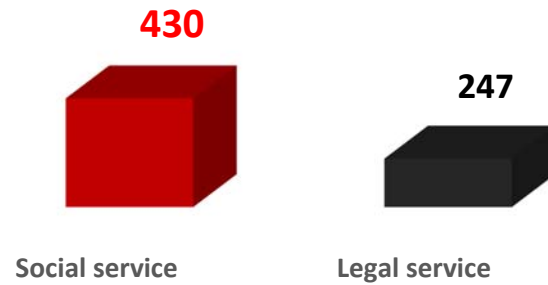

Total number of calls (925) in February 2021

Total number of beneficiaries (358) at the support center in February 2021

Total number of services (677) provided for 358 beneficiaries

Types of legal services (247) provided for KAFA beneficiaries

Age distribution of new cases (127) at the support center in February 2021

Nationalities of new cases (127) at the support center in February 2021

**Distribution of new cases (127) at the support center
in February 2021 by marital status**

Geographical distribution of new cases (127) at the support center in February 2021

■ Mount Lebanon ■ Beirut ■ Bekaa ■ North ■ South ■ Outside Lebanon

Reported types of violence by new cases (127) at the support center in February 2021